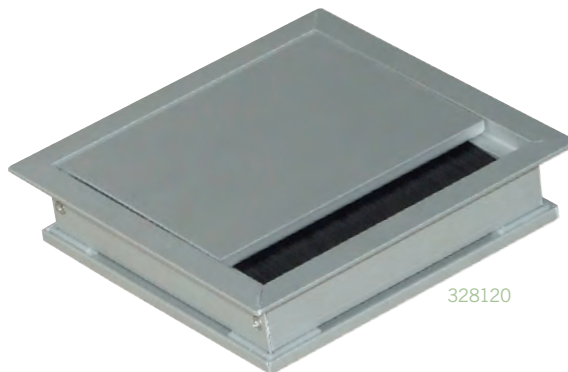

OFFICE FURNITURE EQUIPMENT

Cable Outlets

BMB

Cable Entry Caps – Exit Edge

- square design aluminium cable entry outlets
- cover flaps upwards to accept cable
- various cover styles and sizes available
- flexible brush seal
- satin aluminium finish

CODES	A	B	C	Cut-Out (mm)	Pack size
328080	80	80	13	71x71	1
328120	120	120	25	111x111	1
328124	100	240	13	91x231	1
328100	100	100	13	91x91	1
328016	80	160	13	71x151	1
328245	120	450	37	109x439	1

* custom sizes and styles available as buy in items only