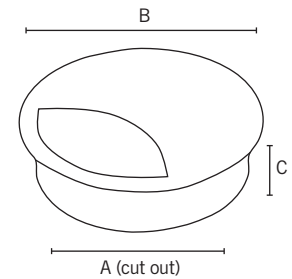

Cable Outlets

BMB

Cable Entry Caps - Exit

- high quality attractive zinc diecast cable outlet cover
- snap lock function prevents cover falling off
- 2 sizes for 60mm or 80mm boring
- flexible brush seal
- brushed satin chrome, brushed nickel and white finishes

CODES	Finish	A	B	C	Pack size
328601	.388	60	67	23	12
328602	.412	60	67	23	12
328800	.001	80	88	23	12
328801	.388	80	88	23	12
328802	.412	80	88	23	12