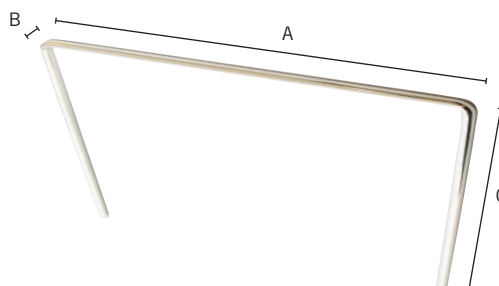

CODE	A	B	C	Pack size
054438	193	5	195	200