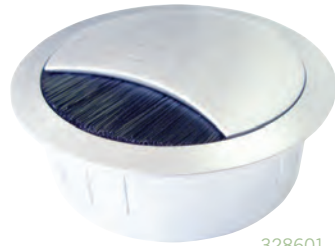

Cable Outlets

BMB

328601