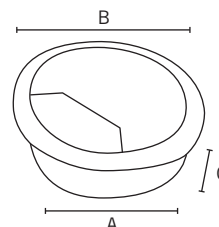

Cable Entry Caps - Plastic

- attractive and economical push-in caps dress cable entry points in office and furniture workstations
- swivelling cover plates provide cable entry openings
- 2 sizes for 60mm or 80mm boring
- beige, black, oyster grey, silver grey, and white finishes

CODES	Finish	A	B	C	Pack size
047060	.016	60	71	21	250
047062	.002	60	71	21	250
047068	.015	60	71	21	250
047075	.014	60	71	21	250
047080	.001	60	71	21	250
047090	.016	80	91	21	300
047092	.002	80	91	21	300
047100	.001	80	91	21	300
047098	.015	80	91	21	300

Divider

Shelf Divider

- divider for files, CD's, catalogues etc
- U shape
- fits into 5mm diameter holes
- nickel plate finish