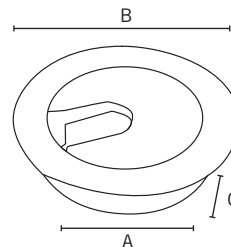

Cable Outlets

Cable Entry Caps - Aluminium

- high quality metal grommets for cable entry points in office and furniture workstations
- 2 piece design
- 2 sizes for 60mm or 76mm boring
- satin aluminium finish