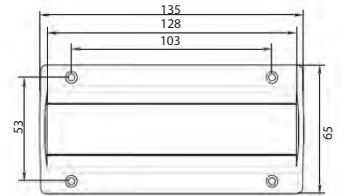

Universal Cable Clamp

- Cost effective
- Little storage room
- Adaptable to any situation
- Can manage cables around corners
- 1 box = 25 pieces

CODE	Description	Fin.
327032	7 Cables, 30cm high, 135x65mm	Black