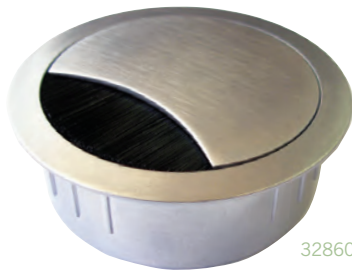

Cable Outlets

BMB

328602

Cable Entry Caps - Exit

- high quality attractive zinc diecast cable outlet cover
- snap lock function prevents cover falling off
- 2 sizes for 60mm or 80mm boring
- flexible brush seal
- brushed satin chrome, brushed nickel and white finishes

CODES	Finish	A	B	C	Pack size
328601	.388	60	67	23	12
328602	.412	60	67	23	12
328800	.001	80	88	23	12
328801	.388	80	88	23	12
328802	.412	80	88	23	12