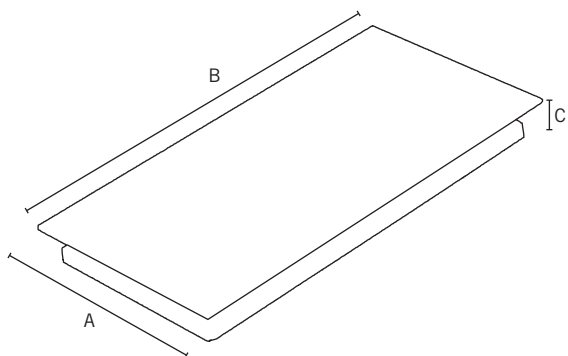

CODES	A	B	C	Cut-Out (mm)	Pack size
328080	80	80	13	71x71	1
328120	120	120	25	111x111	1
328124	100	240	13	91x231	1
328100	100	100	13	91x91	1
328016	80	160	13	71x151	1
328245	120	450	37	109x439	1

\* custom sizes and styles available as buy in items only