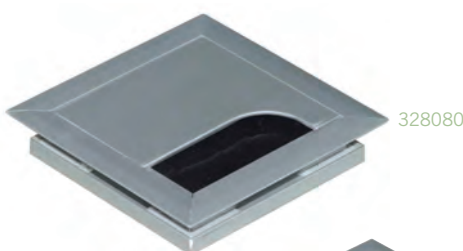

OFFICE FURNITURE EQUIPMENT

Cable Outlets

BMB

Cable Entry Caps – Exit Edge

- square design aluminium cable entry outlets
- cover flaps upwards to accept cable
- various cover styles and sizes available
- flexible brush seal
- satin aluminium finish

CODES	A	B	C	Cut-Out (mm)	Pack size
328080	80	80	13	71x71	1
328120	120	120	25	111x111	1
328124	100	240	13	91x231	1
328100	100	100	13	91x91	1
328016	80	160	13	71x151	1
328245	120	450	37	109x439	1

* custom sizes and styles available as buy in items only