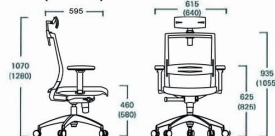

Orion

Orion chairs have been specifically designed to adjust easily to any body shape or size to provide optimum ergonomic support and comfort.

686.14300.659*
Mesh/Fabric
No Armrests
Adjustable Lumbar Support
Silver-Coating Steel Tube Legs

size(unit:mm)