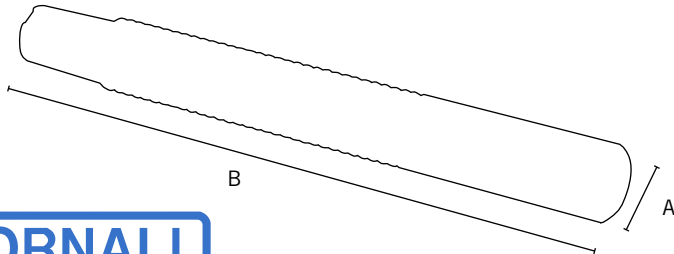

TIMBER BASE

CORNALL

STEEL SPINDLE

Threaded

- with 17-26 top taper
- suits NH530 hub assembly
- raw finish

CODE	A	B	Pack Size
SKW-73/4	25.4	215	10