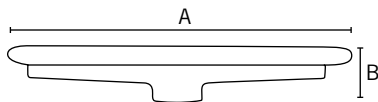

FOOT RING

190 SERIES

Adjustable Foot Rings

- aluminum centre black
- with steel ring chrome
- 450mm and 510mm diameters
- polished finish

CODES	A	B	Pack Size
641.19464.460	450	66	5
641.19514.460	510	66	5