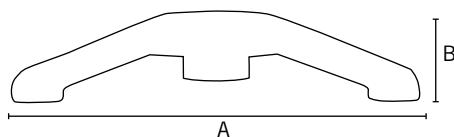

ALUMINIUM BASE

105 SERIES

Mini

- 490mm diameter
- polished finish

CODE	A	B	Pack Size
605.10549.317	490	62	4