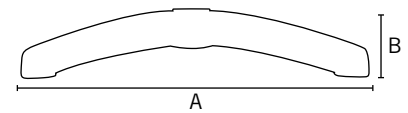

#### Aries

- 610mm and 680mm diameters
- black finish

CODES	A	B	Pack Size
600.20061.622 *	610	80	5
600.20068.622	680	80	5

\* indent item only

250 SERIES

Taurus

- 540mm, 600mm and 650mm diameters
- black finish

CODES	A	B	Pack Size
600.25054.622	540	76	5
600.25060.622	600	80	5
600.25065.622	650	80	5

230 SERIES

Scorpio

- 650mm diameter
- Italian made
- black finish

CODE	A	B	Pack Size
600.23065.622	650	120	5