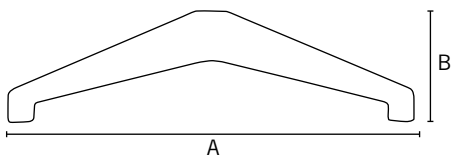

ALUMINIUM BASE

800 SERIES

Peak

- 700mm diameter
- polished finish

CODE	A	B	Pack Size
605.80570.317	700	120	3