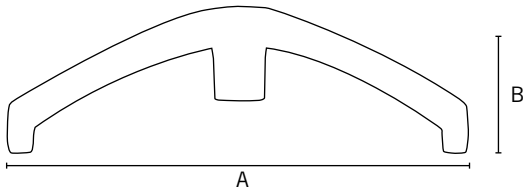

ALUMINIUM BASE

515 SERIES

Spire

- 640mm diameter
- polished finish

CODE	A	B	Pack Size
605.51564.317	640	140	4