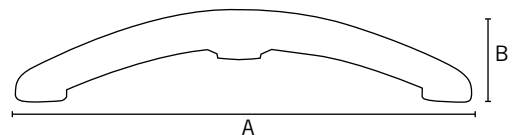

350 SERIES

Omega

- 660mm and 700mm diameter
- polished finish

CODES	A	B	Pack Size
605.35066.317	660	76	4
605.35070.317	700	76	4