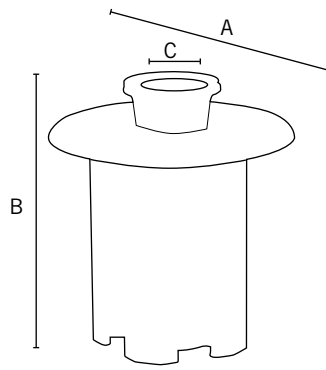

TIMBER BASE

NORTHFIELD METAL PRODUCTS

530 SERIES

Hub Assembly

- accepts dovetail legs for Captain chairs
- black finish

CODE	A	B	C	Pack Size
NH530-5WBL	115	130	25.4	50