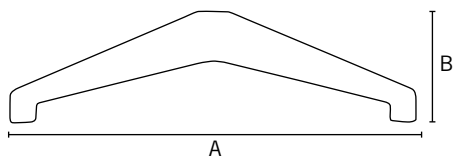

NYLON BASE

800 SERIES

Peak

- 700mm diameter
- black finish

CODE	A	B	Pack Size
600.80070.622 *	700	120	3

* indent item only