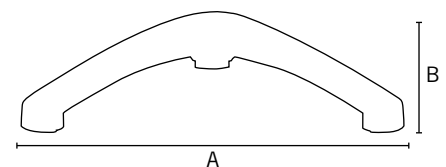

CODES	A	B	Pack Size
600.25054.622	540	76	5
600.25060.622	600	80	5
600.25065.622	650	80	5

230 SERIES

Scorpio

- 650mm diameter
- Italian made
- black finish

CODE	A	B	Pack Size
600.23065.622	650	120	5