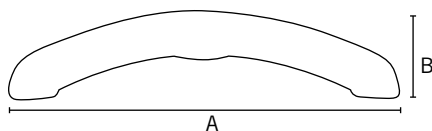

NYLON BASE

200 SERIES

Aries

- 610mm and 680mm diameters
- black finish

CODES	A	B	Pack Size
600.20061.622 *	610	80	5
600.20068.622	680	80	5

* indent item only