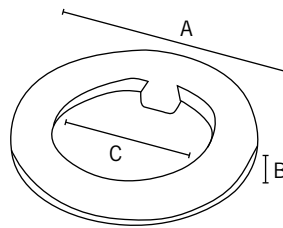

#### Fixing Plate

- suit NH530 hub assembly
- black finish

CODE	A	B	C	Pack Size
NH106-5WBPBL	115	-	-	100

785 SERIES

Thrust Washer

- nylon
- suit SKW-73/4 spindle
- natural finish

CODE	A	B	C	Pack Size
H785-4	40	3	25.4	1000