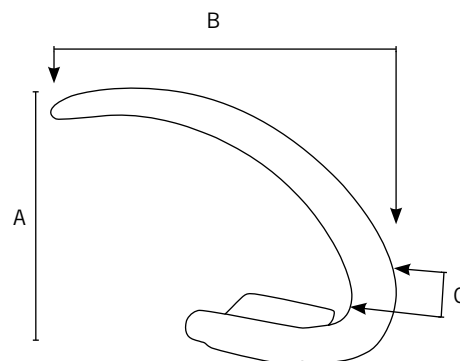

CODE	A	B	C	Pack Size
645.44030.580	82	240	44	40

ARM PADS

FRESNO

Polyurethane

- 100mm fixing centres
- footprint shape
- left and right arms
- black finish

CODES	A	B	C	Pack Size
645.64L30.580 *	105	265	32	15
645.64R30.580 *	105	265	32	15

* indent item only

ARM PADS

JERSEY

Polyurethane

- 100mm fixing centres
- tapered square shape
- black finish

CODE	A	B	C	Pack Size
645.70030.580	66	220	25	40

2118 SERIES

Polyurethane

- with moulded fixing bracket
- C-shape
- left and right arms
- black finish

CODES	A	B	C	Pack Size
646.2118L.580	285	370	45	10
646.2118R.580	285	370	45	10

ARM RING

JACKSON

Polyurethane

- accepts 644.00451.002 mounting bracket (refer to page 120)
- left and right arms
- black finish