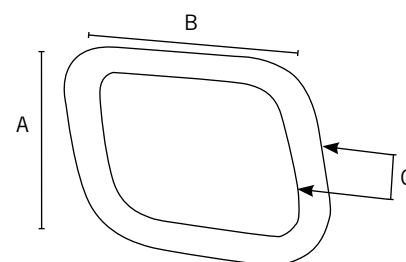

* indent item only

ARM PADS

JERSEY

Polyurethane

- 100mm fixing centres
- tapered square shape
- black finish

CODE	A	B	C	Pack Size
645.70030.580	66	220	25	40

2118 SERIES

Polyurethane

- with moulded fixing bracket
- C-shape
- left and right arms
- black finish

CODES	A	B	C	Pack Size
646.2118L.580	285	370	45	10
646.2118R.580	285	370	45	10

ARM RING

JACKSON

Polyurethane

- accepts 644.00451.002 mounting bracket (refer to page 120)
- left and right arms
- black finish

CODES	A	B	C	Pack Size
646.01L01.580	230	345	46	20
646.01R01.580	230	345	46	20

ARM RING

ARM RING

MADISON

Polyurethane

- accepts 644.00451.002 mounting bracket (refer to page 120)
- black finish

CODE	A	B	C	Pack Size
646.00601.580	222	320	50	20