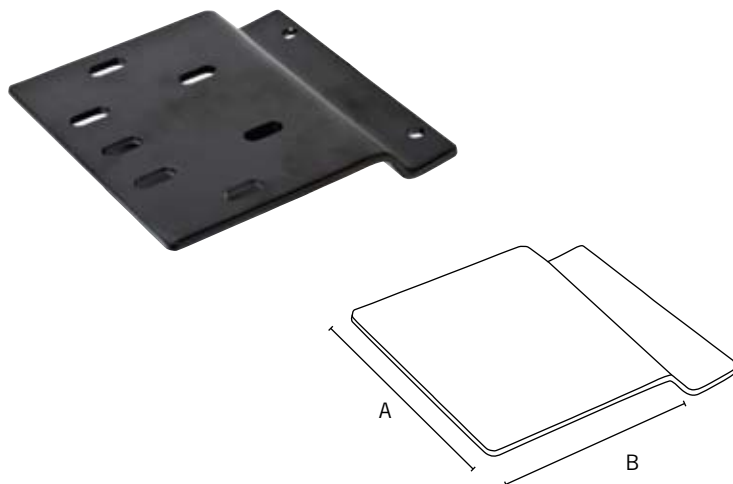

CODE	A	B	C	Pack Size
636.10500.317	270	400	55	7

ARM PAD

500 SERIES

Polyurethane

- insert
- suits 636.00500.317 arm
- black finish

CODE	A	B	C	Pack Size
645.00500.580	55	361	20	48

ARM BRACKET

451 SERIES