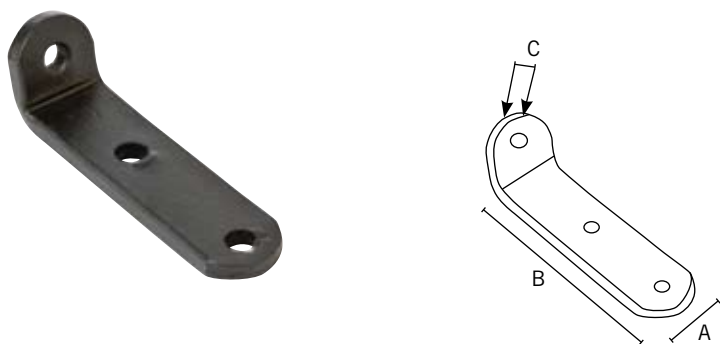

ARM BRACKET

002 SERIES

Steel

- suits point to point arms
- M8 thread
- black finish

CODE	A	B	C	Pack Size
644.00002.002	25	95	6	300