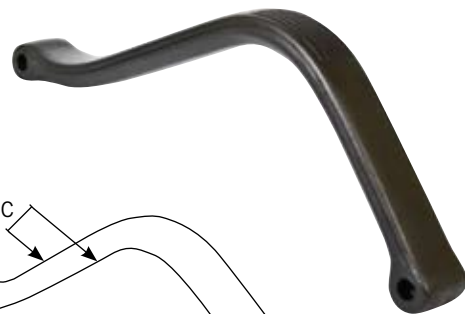

- with moulded mounting bracket
- Italian made
- black finish

CODE	A	B	C	Pack Size
650.00020.622	268	290	58	10

ARM POINT TO POINT

CLEVELAND

Polyurethane

- includes sleeves and cover caps
- black finish

CODE	A	B	C	Pack Size
647.00100.580	50	420	25	10

LOUISVILLE

Polyurethane

- includes cover caps
- black finish

CODE	A	B	C	Pack Size
647.02310.580	47	410	26	10

YELLOWSTONE

Polyurethane

- includes cover caps
- black finish

CODE	A	B	C	Pack Size
647.26000.580	50	420	30	10

ARM POINT TO POINT

JASPER

Polyurethane

- includes cover caps
- with moulded mounting bracket
- left and right arms
- black finish

CODES	A	B	Pack Size
647.41L00.580	60	454	5
647.41R00.580	60	454	5

ARM TUBE

2110 SERIES