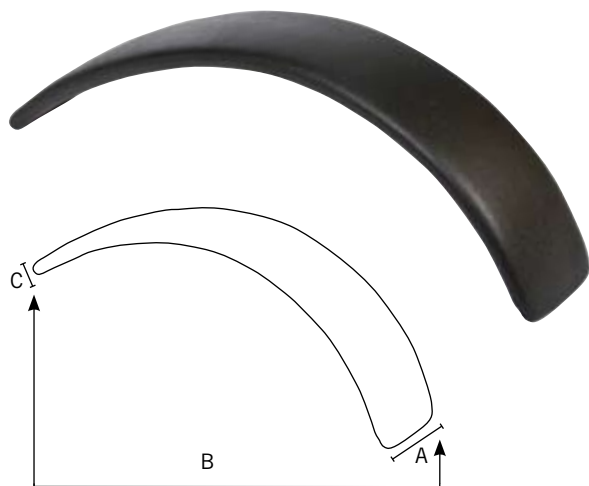

ARM PAD

500 SERIES

Polyurethane

- insert
- suits 636.00500.317 arm
- black finish

CODE	A	B	C	Pack Size
645.00500.580	55	361	20	48

ARM BRACKET

451 SERIES

Steel

- with 100mm arm fixing centres
- suits both 4 hole and 3 hole Euro fixing
- black finish

CODE	A	B	Pack Size
644.00451.002	145	145	40

ARM BRACKET

002 SERIES

Steel

- suits point to point arms
- M8 thread
- black finish

CODE	A	B	C	Pack Size
644.00002.002	25	95	6	300