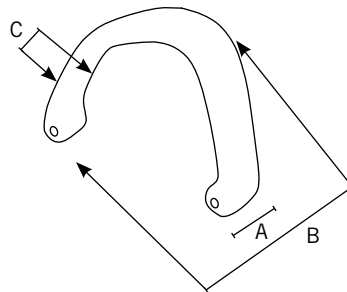

- with moulded mounting bracket
- Italian made
- black finish

CODE	A	B	C	Pack Size
650.00020.622	268	290	58	10

ARM POINT TO POINT

CLEVELAND

Polyurethane

- includes sleeves and cover caps
- black finish

CODE	A	B	C	Pack Size
647.00100.580	50	420	25	10