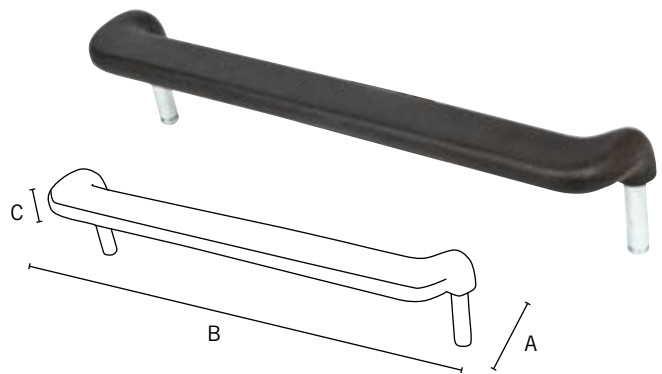

CODE	A	B	Pack Size
650.86000.622	44	418	20 pair

ARM TUBE

HALIFAX

Polyurethane

- U-shape
- plugs not included
- black finish

CODE	A	B	C	Pack Size
647.08400.580	45	420	26	20

ARM ADAPTOR PLUG

PLUG