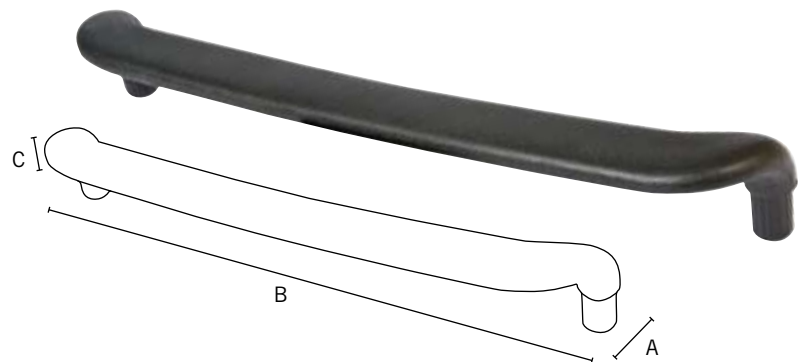

ARM TUBE

104 SERIES

Polypropylene

- U-shape
- suits 22mm x 1.2mm tube
- black finish

CODE	A	B	C	Pack Size
PA104BL	36	415	15	100