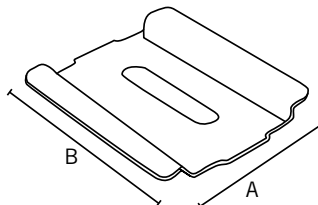

- 3 hole Euro fixing
- 54mm x 54mm triangular pattern
- left and right arms
- .202 black finish
- .387 chrome finish

CODES	A	A	Pack Size
660.6291L.202 *	min 276	max 350	16
660.6291R.202 *	min 276	max 350	16
660.6291L.387	min 276	max 350	16
660.6291R.387	min 276	max 350	16

* indent item only

SWING AWAY SERIES

Height Adjustable

- 4 hole pattern 57mm x 30mm
- available as pairs only
- black finish

CODE	A	B	Pack Size
CAE1-SBL	min 280	max 340	10 pair

ARM BRACKET

ARM BRACKET

Width Adjustable

- suits CAE1-SBL for width adjustment
- includes 2 brackets, 2 handwheels and 2 washers
- available as pairs only
- black finish

CODE	A	B	Pack Size
CAE-BBL	90	100	10 pair

ARM PADS

COLUMBUS

Polyurethane

- 100mm fixing centres
- oval shape
- black finish