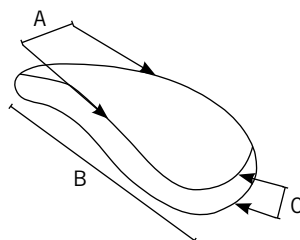

- 100mm fixing centres
- tapered oval shape
- black finish

CODE	A	B	C	Pack Size
645.37030.580 *	90	245	35	40

* indent item only

ARM PADS

AUGUSTA

Polyurethane

- 100mm fixing centres
- square shape with waterfall front
- black finish

CODE	A	B	C	Pack Size
645.44030.580	82	240	44	40

ARM PADS

FRESNO

Polyurethane

- 100mm fixing centres
- footprint shape
- left and right arms
- black finish

CODES	A	B	C	Pack Size
645.64L30.580 *	105	265	32	15
645.64R30.580 *	105	265	32	15