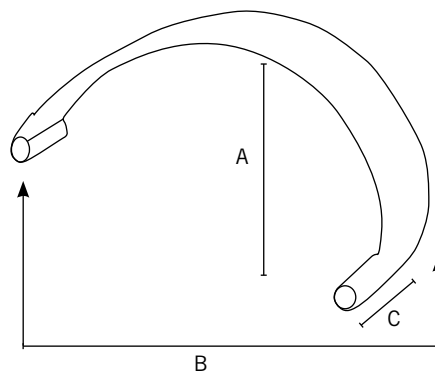

ARM RING

QUEEN

Polypropylene

- with moulded bracket
- chrome/plastic left and right arms
- Italian made
- chrome finish

CODES	A	B	C	Pack Size
635.00L12.387	290	300	65	10
635.00R12.387	290	300	65	10

ARM POINT TO POINT

500 SERIES

Aluminium

- with upholstery insert
- polished finish
- includes chrome caps

CODE	A	B	C	Pack Size
636.00500.317	270	400	55	7

ARM POINT TO POINT

500 SERIES

Aluminium

- with soft polyurethane insert
- polished finish
- includes pad fixing screws and chrome caps

CODE	A	B	C	Pack Size
636.10500.317	270	400	55	7

ARM PAD

500 SERIES

Polyurethane

- insert
- suits 636.00500.317 arm
- black finish

CODE	A	B	C	Pack Size
645.00500.580	55	361	20	48

ARM BRACKET

451 SERIES