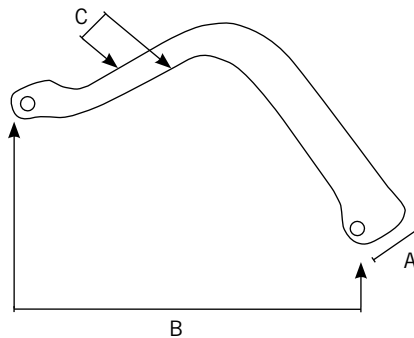

LOUISVILLE

Polyurethane

- includes cover caps
- black finish

CODE	A	B	C	Pack Size
647.02310.580	47	410	26	10