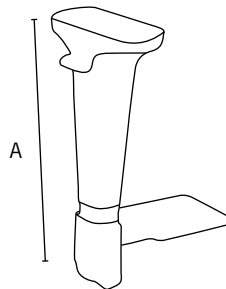

CHAIR ARMS

CHAIR ARMS

618 SERIES

Height Adjustable

- 3 hole Euro fixing
- 54mm x 54mm triangular pattern
- sold as each
- .202 black finish
- .387 chrome finish

CODE	A	A	Pack Size
660.61810.387	min 238	max 320	20
660.61810.202	min 238	max 320	20

CHAIR ARMS

718 SERIES

Height Adjustable

- 3 hole Euro fixing
- 54mm x 54mm triangular pattern
- black finish
- sold as each

CODE	A	A	Pack Size
660.71810.202	min 244	max 320	20

CHAIR ARMS

629 SERIES

Height Adjustable

- 3 hole Euro fixing
- 54mm x 54mm triangular pattern
- left and right arms
- .202 black finish
- .387 chrome finish

CODES	A	A	Pack Size
660.6291L.202 *	min 276	max 350	16
660.6291R.202 *	min 276	max 350	16
660.6291L.387	min 276	max 350	16
660.6291R.387	min 276	max 350	16

* indent item only

SWING AWAY SERIES

Height Adjustable

- 4 hole pattern 57mm x 30mm
- available as pairs only
- black finish

CODE	A	B	Pack Size
CAE1-SBL	min 280	max 340	10 pair

ARM BRACKET

ARM BRACKET

Width Adjustable