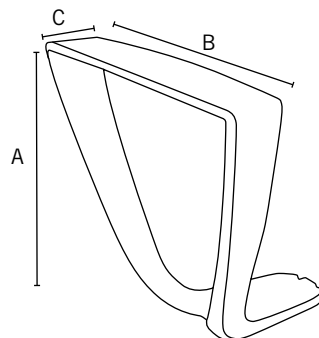

CODES	A	B	C	Pack Size
646.01L01.580	230	345	46	20
646.01R01.580	230	345	46	20

ARM RING

ARM RING

MADISON

Polyurethane

- accepts 644.00451.002 mounting bracket (refer to page 120)
- black finish

CODE	A	B	C	Pack Size
646.00601.580	222	320	50	20

ARM RING

BRASIL

Polyurethane

- with moulded mounting bracket
- Italian made
- black finish

CODE	A	B	C	Pack Size
647.16000.580	298	290	68	10

ARM RING

TRIANGLE

Polypropylene

- with moulded mounting bracket
- Italian made
- black finish

CODE	A	B	C	Pack Size
650.00020.622	268	290	58	10

ARM POINT TO POINT

CLEVELAND

Polyurethane

- includes sleeves and cover caps
- black finish

CODE	A	B	C	Pack Size
647.00100.580	50	420	25	10