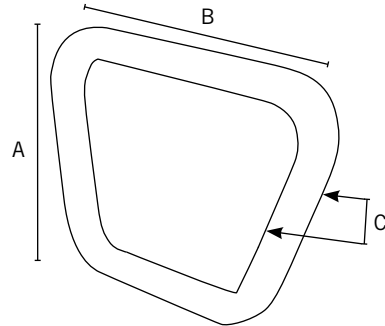

- with moulded fixing bracket
- C-shape
- left and right arms
- black finish

CODES	A	B	C	Pack Size
646.2118L.580	285	370	45	10
646.2118R.580	285	370	45	10

ARM RING

JACKSON

Polyurethane

- accepts 644.00451.002 mounting bracket (refer to page 120)
- left and right arms
- black finish

CODES	A	B	C	Pack Size
646.01L01.580	230	345	46	20
646.01R01.580	230	345	46	20

ARM RING

ARM RING

MADISON

Polyurethane

- accepts 644.00451.002 mounting bracket (refer to page 120)
- black finish

CODE	A	B	C	Pack Size
646.00601.580	222	320	50	20