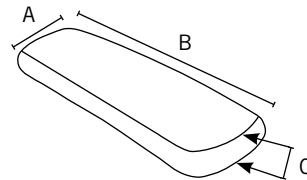

CODE	A	B	C	Pack Size
645.44030.580	82	240	44	40

ARM PADS

FRESNO

Polyurethane

- 100mm fixing centres
- footprint shape
- left and right arms
- black finish

CODES	A	B	C	Pack Size
645.64L30.580 *	105	265	32	15
645.64R30.580 *	105	265	32	15

* indent item only

ARM PADS

JERSEY

Polyurethane

- 100mm fixing centres
- tapered square shape
- black finish

CODE	A	B	C	Pack Size
645.70030.580	66	220	25	40

2118 SERIES

Polyurethane

- with moulded fixing bracket
- C-shape
- left and right arms
- black finish

CODES	A	B	C	Pack Size
646.2118L.580	285	370	45	10
646.2118R.580	285	370	45	10

ARM RING

JACKSON

Polyurethane

- accepts 644.00451.002 mounting bracket (refer to page 120)
- left and right arms
- black finish