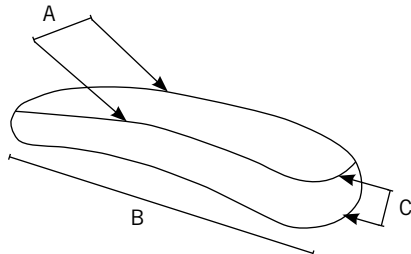

* indent item only

SWING AWAY SERIES

Height Adjustable

- 4 hole pattern 57mm x 30mm
- available as pairs only
- black finish

CODE	A	B	Pack Size
CAE1-SBL	min 280	max 340	10 pair

ARM BRACKET

ARM BRACKET

Width Adjustable

- suits CAE1-SBL for width adjustment
- includes 2 brackets, 2 handwheels and 2 washers
- available as pairs only
- black finish

CODE	A	B	Pack Size
CAE-BBL	90	100	10 pair

ARM PADS

COLUMBUS

Polyurethane

- 100mm fixing centres
- oval shape
- black finish