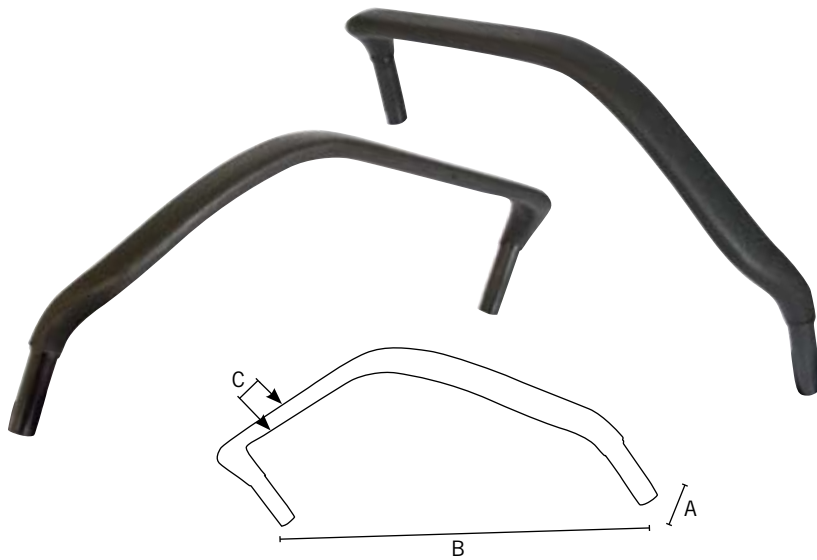

ARM POINT TO POINT

JASPER

Polyurethane

- includes cover caps
- with moulded mounting bracket
- left and right arms
- black finish

CODES	A	B	Pack Size
647.41L00.580	60	454	5
647.41R00.580	60	454	5

ARM TUBE

2110 SERIES