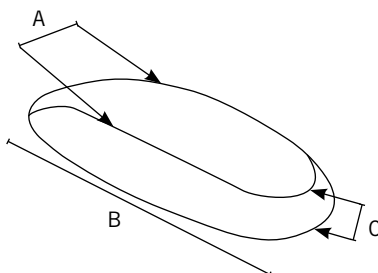

CODE	A	B	C	Pack Size
645.27130.580 *	90	260	28	30

* indent item only

ARM PADS

DENVER

Polyurethane

- 100mm fixing centres
- oval shape
- black finish

CODE	A	B	C	Pack Size
645.29030.580	95	225	35	40

ARM PADS