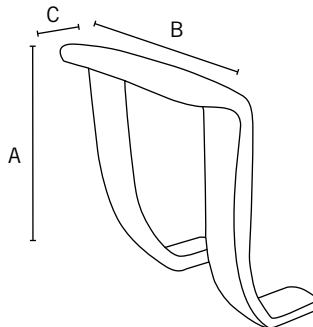

ARM RING

BRASIL

Polyurethane

- with moulded mounting bracket
- Italian made
- black finish

CODE	A	B	C	Pack Size
647.16000.580	298	290	68	10