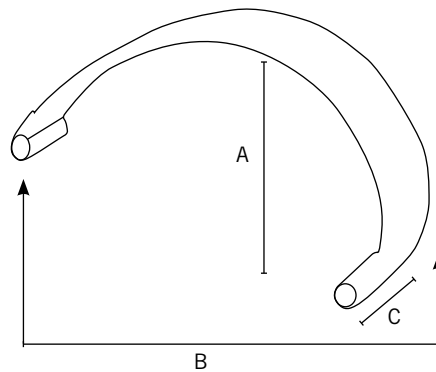

ARM RING

QUEEN

Polypropylene

- with moulded bracket
- chrome/plastic left and right arms
- Italian made
- chrome finish

CODES	A	B	C	Pack Size
635.00L12.387	290	300	65	10
635.00R12.387	290	300	65	10

ARM POINT TO POINT

500 SERIES

Aluminium

- with upholstery insert
- polished finish
- includes chrome caps

CODE	A	B	C	Pack Size
636.00500.317	270	400	55	7

ARM POINT TO POINT

500 SERIES

Aluminium

- with soft polyurethane insert
- polished finish
- includes pad fixing screws and chrome caps