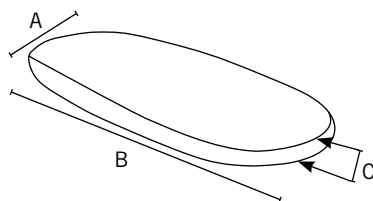

* indent item only

SWING AWAY SERIES

Height Adjustable

- 4 hole pattern 57mm x 30mm
- available as pairs only
- black finish

CODE	A	B	Pack Size
CAE1-SBL	min 280	max 340	10 pair

ARM BRACKET

ARM BRACKET

Width Adjustable

- suits CAE1-SBL for width adjustment
- includes 2 brackets, 2 handwheels and 2 washers
- available as pairs only
- black finish

CODE	A	B	Pack Size
CAE-BBL	90	100	10 pair

ARM PADS

COLUMBUS

Polyurethane

- 100mm fixing centres
- oval shape
- black finish

CODE	A	B	C	Pack Size
645.01030.580	80	260	32	40

ARM PADS

KNOXVILLE

Polyurethane

- suits 660.61810 arms only
- 100mm fixing centres
- D-shape
- black finish

CODE	A	B	C	Pack Size
645.02230.580	65	320	195	10

ARM PADS