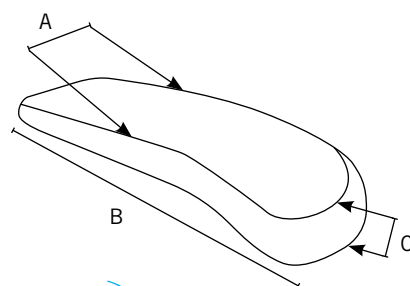

ARM PADS

RENO

Polyurethane

- 100mm fixing centres
- square shape
- black finish

CODE	A	B	C	Pack Size
645.27130.580 *	90	260	28	30

* indent item only

ARM PADS

DENVER

Polyurethane

- 100mm fixing centres
- oval shape
- black finish

CODE	A	B	C	Pack Size
645.29030.580	95	225	35	40

ARM PADS

MANCHESTER

Polyurethane

- 100mm fixing centres
- oval shape with waterfall front
- black finish

CODE	A	B	C	Pack Size
645.32030.580 *	95	265	30	30

* indent item only