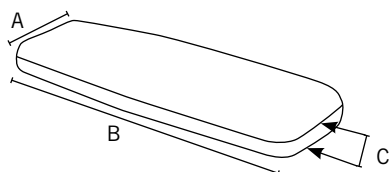

* indent item only

SWING AWAY SERIES

Height Adjustable

- 4 hole pattern 57mm x 30mm
- available as pairs only
- black finish

CODE	A	B	Pack Size
CAE1-SBL	min 280	max 340	10 pair

ARM BRACKET

ARM BRACKET

Width Adjustable

PINEHURST

Polyurethane

- 100mm fixing centres
- oval shape
- black finish

CODE	A	B	C	Pack Size
645.18830.580	100	270	35	50

ARM PADS

RENO

Polyurethane

- 100mm fixing centres
- square shape
- black finish

CODE	A	B	C	Pack Size
645.27130.580 *	90	260	28	30

* indent item only

ARM PADS

DENVER

Polyurethane

- 100mm fixing centres
- oval shape
- black finish

CODE	A	B	C	Pack Size
645.29030.580	95	225	35	40

ARM PADS