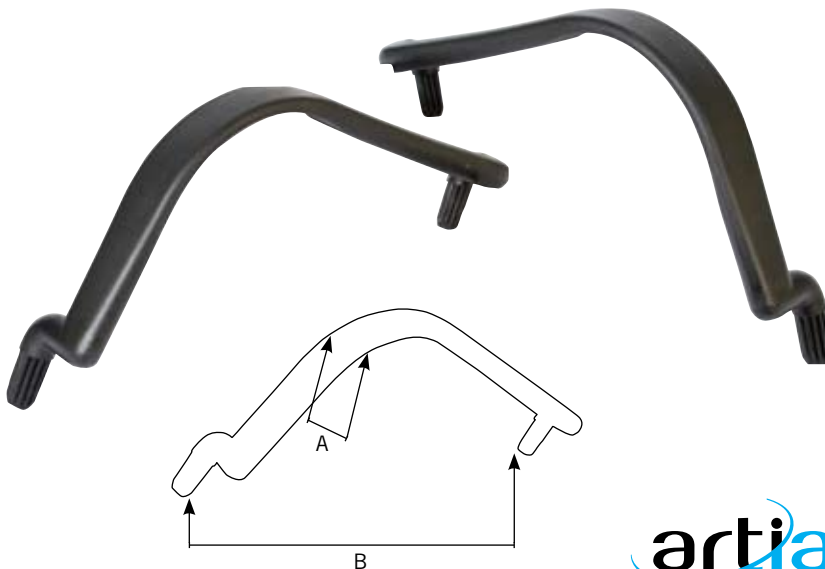

ARM TUBE

KD

Polypropylene

- U-shape
- suits KD frame 22mm x 1.6mm tube (refer to page 7)
- available as pairs only
- Italian made
- black finish

CODE	A	B	Pack Size
650.86000.622	44	418	20 pair