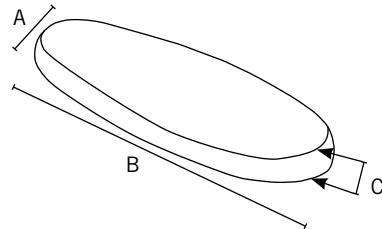

MANCHESTER

Polyurethane

- 100mm fixing centres
- oval shape with waterfall front
- black finish

CODE	A	B	C	Pack Size
645.32030.580 *	95	265	30	30

* indent item only

ARM PADS

VEGAS

Polyurethane

- 100mm fixing centres
- tapered oval shape
- black finish

CODE	A	B	C	Pack Size
645.37030.580 *	90	245	35	40

* indent item only

ARM PADS

AUGUSTA

Polyurethane

- 100mm fixing centres
- square shape with waterfall front
- black finish