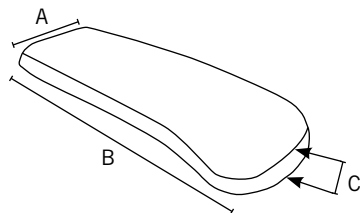

CODE	A	B	C	Pack Size
645.27130.580 *	90	260	28	30

* indent item only

ARM PADS

DENVER

Polyurethane

- 100mm fixing centres
- oval shape
- black finish

CODE	A	B	C	Pack Size
645.29030.580	95	225	35	40

ARM PADS

MANCHESTER

Polyurethane

- 100mm fixing centres
- oval shape with waterfall front
- black finish

CODE	A	B	C	Pack Size
645.32030.580 *	95	265	30	30

* indent item only

ARM PADS

VEGAS

Polyurethane

- 100mm fixing centres
- tapered oval shape
- black finish

CODE	A	B	C	Pack Size
645.37030.580 *	90	245	35	40

* indent item only

ARM PADS

AUGUSTA

Polyurethane

- 100mm fixing centres
- square shape with waterfall front
- black finish