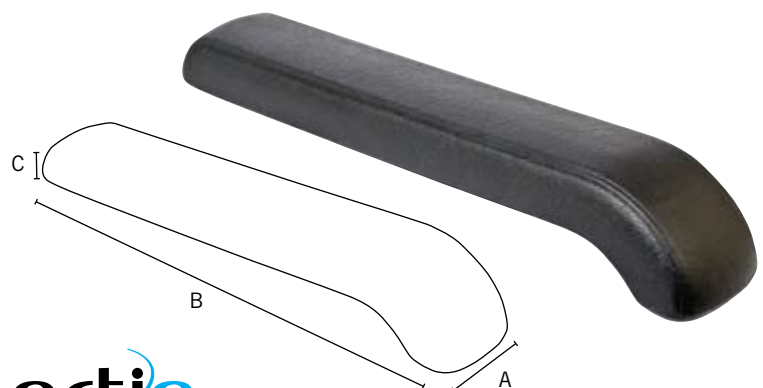

ARM FRAME PAD

002 SERIES

Polyurethane

- suits 22mm frame
- black finish

CODE	A	B	C	Pack Size
648.00200.580	56	320	30	50