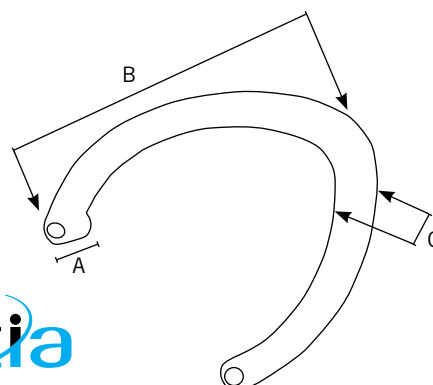

LOUISVILLE

Polyurethane

- includes cover caps
- black finish

CODE	A	B	C	Pack Size
647.02310.580	47	410	26	10

YELLOWSTONE

Polyurethane

- includes cover caps
- black finish

CODE	A	B	C	Pack Size
647.26000.580	50	420	30	10

ARM POINT TO POINT

JASPER

Polyurethane

- includes cover caps
- with moulded mounting bracket
- left and right arms
- black finish

CODES	A	B	Pack Size
647.41L00.580	60	454	5
647.41R00.580	60	454	5

ARM TUBE

2110 SERIES