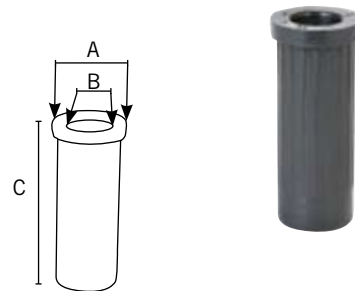

CODE	A	B	Pack Size
650.86000.622	44	418	20 pair

ARM TUBE

HALIFAX

Polyurethane

- U-shape
- plugs not included
- black finish

CODE	A	B	C	Pack Size
647.08400.580	45	420	26	20

ARM ADAPTOR PLUG

PLUG

Nylon

- for 1" x 1.6mm tube
- suits
 - 647.2110L
 - 647.2110R
 - 647.08400.580
- black finish

CODE	A	B	C	Pack Size
644.08401.002	25	15	60	1000

ARM TUBE

104 SERIES

Polypropylene

- U-shape
- suits 22mm x 1.2mm tube
- black finish