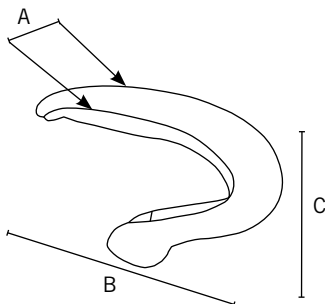

- 3 hole Euro fixing
- 54mm x 54mm triangular pattern
- left and right arms
- .202 black finish
- .387 chrome finish

CODES	A	A	Pack Size
660.6291L.202 *	min 276	max 350	16
660.6291R.202 *	min 276	max 350	16
660.6291L.387	min 276	max 350	16
660.6291R.387	min 276	max 350	16

* indent item only

SWING AWAY SERIES

Height Adjustable

- 4 hole pattern 57mm x 30mm
- available as pairs only
- black finish

CODE	A	B	Pack Size
CAE1-SBL	min 280	max 340	10 pair

ARM BRACKET

ARM BRACKET

Width Adjustable

- suits CAE1-SBL for width adjustment
- includes 2 brackets, 2 handwheels and 2 washers
- available as pairs only
- black finish

CODE	A	B	Pack Size
CAE-BBL	90	100	10 pair

ARM PADS

COLUMBUS

Polyurethane

- 100mm fixing centres
- oval shape
- black finish

CODE	A	B	C	Pack Size
645.01030.580	80	260	32	40

ARM PADS

KNOXVILLE

Polyurethane

- suits 660.61810 arms only
- 100mm fixing centres
- D-shape
- black finish

CODE	A	B	C	Pack Size
645.02230.580	65	320	195	10

ARM PADS