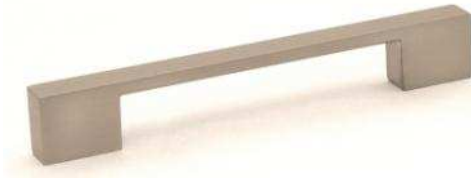

Our **Lucca** range has expanded.

We have added two new sizes, 352mm and 448mm c/c in brushed nickel (412). These handles have a larger “belly” for strength. See our catalogue to view the full range.

Item Number	Finish	C/C	L	W	H	Carton Qty
141.59316.412	412	352	360	12	27	10
141.59319.412	412	448	456	12	27	10

Elba is a new 11mm wide aluminium handle with a square profile. The ends are 28mm wide and we are stocking a good range of 5 sizes in brushed nickel finish (412). The range is competitively priced and aimed

Razor is another stylish handle.

The handle is 224mm c/c, a good length for both drawer banks and pot drawers. The edges are radiused to lessen the sharpness. Made from zinc, the handle is priced competitively. Available in brushed nickel (412), satin chrome (388) and chrome (387) finishes.

Lumina Made from Aluminium, the “Lumina”

22mm x 8mm profile handle range. We are adding 160mm, 224mm and 320mm c/c in brushed nickel (412), to the 96mm and 128mm we already have. See

our catalogue to view the full Lumina range.