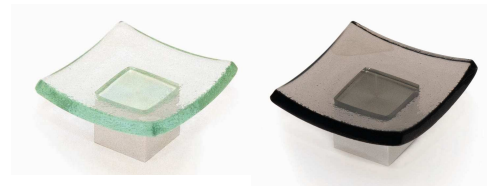

Cremona is a simple rectangular recessed pull. With a reversible back plate, giving two possible looks.

Item Number	Fin	C/C	L	W	Route	Outer Qty	Inner Qty
055025	412	96	120	40	106 x 29.5 x 12	150	15

Siena is a stylish rectangular recessed pull. Available in white, chrome, satin chrome and brushed nickel finishes.

Asti is a 34mm wide 3 piece handle available in 96, 160 and 256mm c/c in a silver grey (paint) finish. These handles can be rebated to make them totally flush which is suitable for sliding doors.

Item Number	Fin	C/C	L	W	Route	Outer Qty	Inner Qty
055031	Silv Grey	96	111	34	106 x 30 x 11	250	25
055033	Silv Grey	160	175	34	170 x 30 x 11	200	25
055036	Silv Grey	256	271	34	266 x 30 x 11	100	25

Forli A semi rebated handle. These handles are rebated into the top or side of door / drawer. Available in 96mm & 128mm c/c in silver grey (paint) finish.

Item Number	Fin	C/C	L	W	Route	Outer Qty	Inner Qty
055021	Silv Grey	96	108	24	101 x 19 x 13	250	25
055022	Silv Grey	96	149	29	134 x 26.4 x 13.2	200	20

Piatto A 60mm square concave glass knob with a chrome square base. Available in clear and "tea brown".

Item Number	Fin	Size	P	Outer Qty	Inner Qty
055178	Clear	60	31	100	10
055179	Tea Brown	60	31	100	10