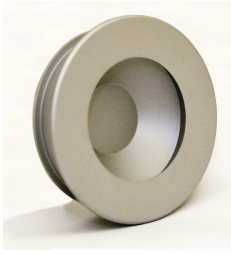

We are pleased to introduce into Artia a new range of recessed pulls and quality glass and crystal knobs.

Modena is a 71mm diameter “inset knob”. The design allows you to drill a hole right through the door front and the knob

screws into itself from the rear. Available in anodised brushed nickel, chrome and satin aluminium finishes. Suitable for doors from 16mm to 19mm with 58mm drilling.

Item Number	Fin	D	Route	Outer Qty	Inner Qty
055071	387	71	φ 58	100	10
055072	301	71	φ 58	100	10
055073	420	71	φ 58	100	10

Rimini is a larger rectangular pull with an elegant curved aluminium centre and zinc ends. We have two sizes, 128mm and 256mm c/c in brushed nickel and one with a satin aluminium centre with chrome ends. These handles are rebated into drawer fronts and fixed with short M4 screws.

Cremona is a simple rectangular recessed pull. With a reversible back plate, giving two possible looks.

Item Number	Fin	C/C	L	W	Route	Outer Qty	Inner Qty
055025	412	96	120	40	106 x 29.5 x 12	150	15

Siena is a stylish rectangular recessed pull. Available in white, chrome, satin chrome and brushed nickel finishes.