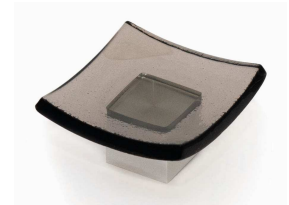

Issue: | 053
Date: | 25th March 2011

Catalogue Section: | Knobs & Handles

*art*ofhandles

***Parts 3 & 4 in our series of handle releases
This release features Recessed and Glass handle ranges***