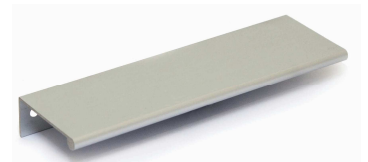

Item Number	Fin	C/C	L	W	Outer Qty	Inner Qty
055220	412	32	60	53	250	25