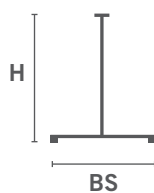

Dimensions

Recommended Maximum Table Top Sizes

Dimensions	Recommended Maximum Table Top Sizes
H 720 x BS 500 disc	○ 800 □ 700 ▭ -