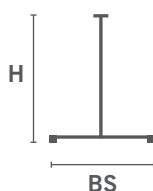

Dimensions

Recommended Maximum Table Top Sizes

		○	□	▭
H 725 x BS 680 4 way *		800	750	-
H 725 x BS 820 4 way *		1000	850	-