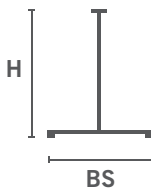

Finish

Dimensions

Recommended Maximum Table Top Sizes

	○	□	▭
H 720 x BS 580 2 way	-	900	-
H 430 x BS 580 coffee	750	700	-
H 720 x BS 580 4 way	750	700	-
H 720 x BS 800 4 way	1000	900	-
H 1080 x BS 580 bar	700	600	-
H 720 x BS 800 5 way	1200	900	-

Recommended Maximum Table Top Sizes

	○	□	▭
H 700 x BS 650 4 way	800	750	-
H 700 x BS 750 4 way	900	800	-
H 700 x BS 850 4 way	1000	900	-
H 700 x BS 650 x 850 twin	-	-	800x1200

Tavola

Silver

INDOOR

TABLE BASES

1 year warranty

Single, bar & twin fabricated table base for indoor areas. Welded steel structure then powder coated to matt finish.

Finish

Dimensions

Recommended Maximum Table Top Sizes

Dimensions	Recommended Maximum Table Top Sizes		
			
H 700 x BS 650 4 way	800	750	-
H 700 x BS 750 4 way	900	800	-
H 700 x BS 850 4 way	1000	900	-
H 700 x BS 650 x 850 twin	-	-	800x1200

Finish

Dimensions

Recommended Maximum Table Top Sizes

Dimensions	Recommended Maximum Table Top Sizes		
	○	□	▭
H 710 x BS 430 disc	700	600	-
H 710 x BS 530 disc	800	700	-
H 710 x BS 600 disc	900	800	-
H 1080 x BS 530 bar	750	650	-
H 450 x BS 600 coffee	900	800	-