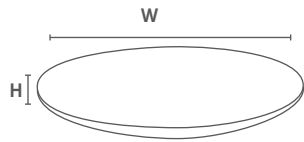

Werzalit Tops

Wood Art

CODE	Unit					Finish	Pack			
	W	D	H	Core Thickness	Weight		Pack Qty	Dimensions (H x W x D)	Weight	
740.70260.921	600	-	25	18	4.7	wenge	3	85x620x620	15	
740.70260.930	600	-	25	18	4.7	walnut	3	85x620x620	15	
740.70260.931	600	-	25	18	4.7	zebrano	3	85x620x620	15	
740.70260.932	600	-	25	18	4.7	young beech	3	85x620x620	15	
740.70260.938	600	-	25	18	4.7	saigon	3	85x620x620	15	
740.70270.921	700	-	25	18	5.6	wenge	3	85x720x720	17	
740.70270.930	700	-	25	18	5.6	walnut	3	85x720x720	17	
740.70270.931	700	-	25	18	5.6	zebrano	3	85x720x720	17	
740.70270.932	700	-	25	18	5.6	young beech	3	85x720x720	17	
740.70270.938	700	-	25	18	5.6	saigon	3	85x720x720	17	
740.70280.921	800	-	25	18	7.6	wenge	3	85x820x820	23	
740.70280.930	800	-	25	18	7.6	walnut	3	85x820x820	23	
740.70280.931	800	-	25	18	7.6	zebrano	3	85x820x820	23	
740.70280.932	800	-	25	18	7.6	young beech	3	85x820x820	23	
740.70280.938	800	-	25	18	7.6	saigon	3	85x820x820	23	
740.71360.921	600	600	35	20.5	6.3	wenge	2	80x620x620	13	
740.71360.930	600	600	35	20.5	6.3	walnut	2	80x620x620	13	
740.71360.931	600	600	35	20.5	6.3	zebrano	2	80x620x620	13	
740.71360.932	600	600	35	20.5	6.3	young beech	2	80x620x620	13	
740.71360.938	600	600	35	20.5	6.3	saigon	2	80x620x620	13	
740.71370.921	700	700	35	20.5	8.6	wenge	2	80x720x720	19	
740.71370.930	700	700	35	20.5	8.6	walnut	2	80x720x720	19	
740.71370.931	700	700	35	20.5	8.6	zebrano	2	80x720x720	19	
740.71370.932	700	700	35	20.5	8.6	young beech	2	80x720x720	19	
740.71370.938	700	700	35	20.5	8.6	saigon	2	80x720x720	19	
740.71380.921	800	800	35	20.5	11.0	wenge	2	80x820x820	23	
740.71380.930	800	800	35	20.5	11.0	walnut	2	80x820x820	23	
740.71380.931	800	800	35	20.5	11.0	zebrano	2	80x820x820	23	
740.71380.932	800	800	35	20.5	11.0	young beech	2	80x820x820	23	
740.71380.938	800	800	35	20.5	11.0	saigon	2	80x820x820	23	
740.72312.921	1200	800	35	20.5	14.5	wenge	2	80x1225x825	30	
740.72312.930	1200	800	35	20.5	14.5	walnut	2	80x1225x825	30	
740.72312.931	1200	800	35	20.5	14.5	zebrano	2	80x1225x825	30	
740.72312.932	1200	800	35	20.5	14.5	young beech	2	80x1225x825	30	
740.72312.938	1200	800	35	20.5	14.5	saigon	2	80x1225x825	30	

Material: patented mixture of timber and acrylics Made in Turkey

TOPS OUTDOOR

PRODUCT SPECIFICATIONS