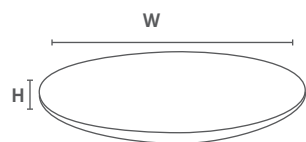

Werzalit Tops

Fantasy

CODE	Unit					Finish	Pack			
	W	D	H	Core Thickness	Weight		Pack Qty	Dimensions (H x W x D)	Weight	
740.70260.926	600	-	25	18	4.7	brush silver	3	85x620x620	15	
740.70260.927	600	-	25	18	4.7	marble	3	85x620x620	15	
740.70260.928	600	-	25	18	4.7	travertine	3	85x620x620	15	
740.70270.926	700	-	25	18	5.6	brush silver	3	85x720x720	17	
740.70270.927	700	-	25	18	5.6	marble	3	85x720x720	17	
740.70270.928	700	-	25	18	5.6	travertine	3	85x720x720	17	
740.70280.926	800	-	25	18	7.6	brush silver	3	85x820x820	23	
740.70280.927	800	-	25	18	7.6	marble	3	85x820x820	23	
740.70280.928	800	-	25	18	7.6	travertine	3	85x820x820	23	
740.71360.926	600	600	35	20.5	6.3	brush silver	2	80x620x620	13	
740.71360.927	600	600	35	20.5	6.3	marble	2	80x620x620	13	
740.71360.928	600	600	35	20.5	6.3	travertine	2	80x620x620	13	
740.71370.926	700	700	35	20.5	8.6	brush silver	2	80x720x720	19	
740.71370.927	700	700	35	20.5	8.6	marble	2	80x720x720	19	
740.71370.928	700	700	35	20.5	8.6	travertine	2	80x720x720	19	
740.71380.926	800	800	35	20.5	11.0	brush silver	2	80x820x820	23	
740.71380.927	800	800	35	20.5	11.0	marble	2	80x820x820	23	
740.71380.928	800	800	35	20.5	11.0	travertine	2	80x820x820	23	
740.72312.926	1200	800	35	20.5	14.5	brush silver	2	80x1225x825	30	
740.72312.927	1200	800	35	20.5	14.5	marble	2	80x1225x825	30	
740.72312.928	1200	800	35	20.5	14.5	travertine	2	80x1225x825	30	

Material: patented mixture of timber and acrylics Made in Turkey

TOPS OUTDOOR