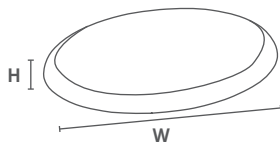

Material: patented mixture of timber and acrylics Made in Turkey

Inox Tops

Round

CODE	Unit					Finish	Pack		
	W	D	H	Core Thickness	Weight		Pack Qty	Dimensions (H x W x D)	Weight
740.60560.320	600	-	20	18	5.4	circular polish	2	30x615x615	6
740.60570.320	700	-	20	18	7.0	circular polish	2	30x715x715	8
740.60580.320*	800	-	20	18	9.3	circular polish	2	30x815x815	10

Material: stainless; waterproof plywood Made in China

Inox Tops

Square

CODE	Unit					Finish	Pack		
	W	D	H	Core Thickness	Weight		Pack Qty	Dimensions (H x W x D)	Weight
740.61560.320	600	600	20	18	6.4	circular polish	2	30x615x615	7
740.61570.320	700	700	20	18	8.7	circular polish	2	30x715x715	9
740.61580.320*	800	800	20	18	11.2	circular polish	2	30x815x815	12

Material: stainless; waterproof plywood Made in China

Werzalit Stool Tops

CODE	Unit					Finish	Pack		
	W	D	H	Core Thickness	Weight		Pack Qty	Dimensions (H x W x D)	Weight
794.10034.921	340	-	22	11	1.3	wenge	20	440x350x350	26
794.10034.922	340	-	22	11	1.3	white	20	440x350x350	26
794.10034.923	340	-	22	11	1.3	black	20	440x350x350	26
794.10034.926	340	-	22	11	1.3	brush silver	20	440x350x350	26