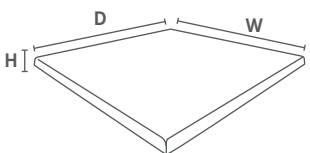

Material: stone; aluminium honeycomb Made in China

Stone Tops

Rectangle

CODE	Unit					Finish	Pack			
	W	D	H	Core Thickness	Weight		Pack Qty	Dimensions (H x W x D)	Weight	
740.12208.511*	600	800	20	20	11.4		White	40	900x850x650	470
740.12208.512*	600	800	20	20	11.4		Black	40	900x850x650	470
740.12208.514*	600	800	20	20	11.4		Cream	40	900x850x650	470

Material: stone; aluminium honeycomb Made in China

Tavilo Tops

Round

CODE	Unit					Finish	Pack			
	W	D	H	Core Thickness	Weight		Pack Qty	Dimensions (H x W x D)	Weight	
740.70669.901	690	-	12	12	6.9		white	2	30x700x700	15
740.70669.902*	690	-	12	12	6.9		black	2	30x700x700	15
740.70669.903	690	-	12	12	6.9		new wenge	2	30x700x700	15
740.70669.904	690	-	12	12	6.9		young beech	2	30x700x700	15
740.70669.925*	690	-	12	12	6.9		anthracite	2	30x700x700	15
740.70669.926	690	-	12	12	6.9		brush silver	2	30x700x700	15

Material: high pressure compact laminate Made in Turkey

Tavilo Tops

Square

CODE	Unit					Finish	Pack			
	W	D	H	Core Thickness	Weight		Pack Qty	Dimensions (H x W x D)	Weight	
740.71679.901	800	800	12	12	11.7		white	2	30x815x815	25
740.71679.902*	800	800	12	12	11.7		black	2	30x815x815	25
740.71679.903	800	800	12	12	11.7		new wenge	2	30x815x815	25
740.71679.904	800	800	12	12	11.7		young beech	2	30x815x815	25
740.71679.925*	800	800	12	12	11.7		anthracite	2	30x815x815	25
740.71679.926	800	800	12	12	11.7		brush silver	2	30x815x815	25