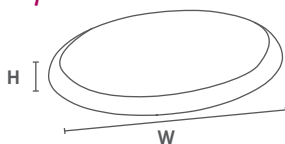

Material: stainless; waterproof plywood Made in China

Inox Tops

Square

CODE	Unit					Finish	Pack		
	W	D	H	Core Thickness	Weight		Pack Qty	Dimensions (H x W x D)	Weight
740.61560.320	600	600	20	18	6.4	circular polish	2	30x615x615	7
740.61570.320	700	700	20	18	8.7	circular polish	2	30x715x715	9
740.61580.320*	800	800	20	18	11.2	circular polish	2	30x815x815	12

Material: stainless; waterproof plywood Made in China

Werzalit Stool Tops

CODE	Unit					Finish	Pack		
	W	D	H	Core Thickness	Weight		Pack Qty	Dimensions (H x W x D)	Weight
794.10034.921	340	-	22	11	1.3	wenge	20	440x350x350	26
794.10034.922	340	-	22	11	1.3	white	20	440x350x350	26
794.10034.923	340	-	22	11	1.3	black	20	440x350x350	26
794.10034.926	340	-	22	11	1.3	brush silver	20	440x350x350	26

Material: patented mixture of timber and acrylics Made in Turkey

PV Seat

Hard

CODE	Unit					Finish	Pack		
	W	D	H	Core Thickness	Weight		Pack Qty	Dimensions (H x W x D)	Weight
643.02350.580	350	-	35	35	2.5	black	10	355x365x365	26

Material: polyurethane; steel Made in China

PV Seat

Soft

CODE	Unit					Finish	Pack		
	W	D	H	Core Thickness	Weight		Pack Qty	Dimensions (H x W x D)	Weight
798.15350.580*	350	-	35	35	1.1	black	10	355x350x350	12
798.15350.581*	350	-	35	35	1.1	white	10	355x350x350	12