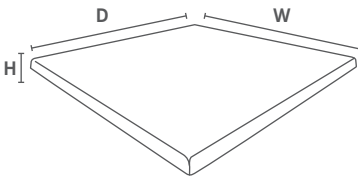

MDF Tops

Square

CODE	Unit					Finish	Pack		
	W	D	H	Core Thickness	Weight		Pack Qty	Dimensions (H x W x D)	Weight
740.21160.712	600	600	19	19	5.1	natural maple	1	40x630x630	5
740.21160.713	600	600	19	19	5.1	wenge	1	40x630x630	6
740.21170.712	700	700	19	19	5.8	natural maple	1	40x730x730	6
740.21170.713	700	700	19	19	5.8	wenge	1	40x730x730	6
740.21180.712	800	800	19	19	9.0	natural maple	1	40x830x830	8
740.21180.713	800	800	19	19	9.0	wenge	1	40x830x830	10

Material: basswood veneer; resin Made in China