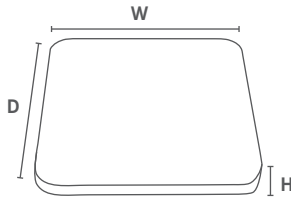

Material: patented mixture of timber and acrylics Made in Turkey

Inox Tops

Round

CODE	Unit					Finish	Pack		
	W	D	H	Core Thickness	Weight		Pack Qty	Dimensions (H x W x D)	Weight
740.60560.320	600	-	20	18	5.4	circular polish	2	30x615x615	6
740.60570.320	700	-	20	18	7.0	circular polish	2	30x715x715	8
740.60580.320*	800	-	20	18	9.3	circular polish	2	30x815x815	10

Material: stainless; waterproof plywood Made in China

Inox Tops

Square

CODE	Unit					Finish	Pack		
	W	D	H	Core Thickness	Weight		Pack Qty	Dimensions (H x W x D)	Weight
740.61560.320	600	600	20	18	6.4	circular polish	2	30x615x615	7
740.61570.320	700	700	20	18	8.7	circular polish	2	30x715x715	9
740.61580.320*	800	800	20	18	11.2	circular polish	2	30x815x815	12