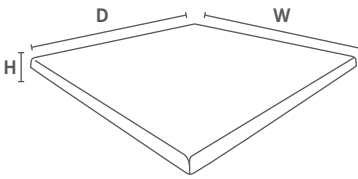

Werzalit Tops

Uni Art

CODE	Unit					Finish	Pack			
	W	D	H	Core Thickness	Weight		Pack Qty	Dimensions (H x W x D)	Weight	
740.70260.922	600	-	25	18	4.7	white	3	85x620x620	15	
740.70260.923	600	-	25	18	4.7	black	3	85x620x620	15	
740.70260.925	600	-	25	18	4.7	dark grey	3	85x620x620	15	
740.70270.922	700	-	25	18	5.6	white	3	85x720x720	17	
740.70270.923	700	-	25	18	5.6	black	3	85x720x720	17	
740.70270.925	700	-	25	18	5.6	dark grey	3	85x720x720	17	
740.70280.922	800	-	25	18	7.6	white	3	85x820x820	23	
740.70280.923	800	-	25	18	7.6	black	3	85x820x820	23	
740.70280.925	800	-	25	18	7.6	dark grey	3	85x820x820	23	
740.71360.922	600	600	35	20.5	6.3	white	2	80x620x620	13	
740.71360.923	600	600	35	20.5	6.3	black	2	80x620x620	13	
740.71360.925	600	600	35	20.5	6.3	dark grey	2	80x620x620	13	
740.71370.922	700	700	35	20.5	8.6	white	2	80x720x720	19	
740.71370.923	700	700	35	20.5	8.6	black	2	80x720x720	19	
740.71370.925	700	700	35	20.5	8.6	dark grey	2	80x720x720	19	
740.71380.922	800	800	35	20.5	11.0	white	2	80x820x820	23	
740.71380.923	800	800	35	20.5	11.0	black	2	80x820x820	23	
740.71380.925	800	800	35	20.5	11.0	dark grey	2	80x820x820	23	
740.72312.922	1200	800	35	20.5	14.5	white	2	80x1225x825	30	
740.72312.923	1200	800	35	20.5	14.5	black	2	80x1225x825	30	
740.72312.925	1200	800	35	20.5	14.5	dark grey	2	80x1225x825	30	

Material: patented mixture of timber and acrylics Made in Turkey