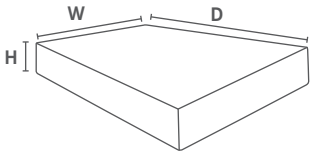

Material: patented mixture of timber and acrylics Made in Turkey

TOPS OUTDOOR

Werzalit Tops

Bistro Art

CODE	Unit					Finish	Pack			
	W	D	H	Core Thickness	Weight		Pack Qty	Dimensions (H x W x D)	Weight	
740.70260.960	600	-	25	18	4.7	marble with chrome rim	3	85x620x620	15	
740.70260.961	600	-	25	18	4.7	marble with brass rim	3	85x620x620	15	

Material: patented mixture of timber and acrylics; brass Made in Turkey

PRODUCT SPECIFICATIONS

Stone Tops

Square

CODE	Unit					Finish	Pack			
	W	D	H	Core Thickness	Weight		Pack Qty	Dimensions (H x W x D)	Weight	
740.11280.511*	800	800	20	20	15.2		White	40	900x850x850	622
740.11280.512*	800	800	20	20	15.2		Black	40	1300x850x850	622
740.11280.514*	800	800	20	20	15.2		Cream	40	1300x850x850	622

Material: stone; aluminium honeycomb Made in China

Stone Tops

Rectangle

CODE	Unit					Finish	Pack			
	W	D	H	Core Thickness	Weight		Pack Qty	Dimensions (H x W x D)	Weight	
740.12208.511*	600	800	20	20	11.4		White	40	900x850x650	470
740.12208.512*	600	800	20	20	11.4		Black	40	900x850x650	470
740.12208.514*	600	800	20	20	11.4		Cream	40	900x850x650	470