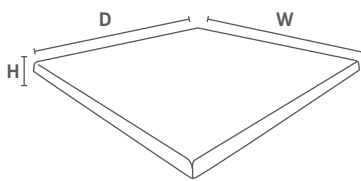

Material: basswood veneer; resin Made in China

Werzalit Tops

Wood Art

CODE	Unit					Finish	Pack			
	W	D	H	Core Thickness	Weight		Pack Qty	Dimensions (H x W x D)	Weight	
740.70260.921	600	-	25	18	4.7	wenge	3	85x620x620	15	
740.70260.930	600	-	25	18	4.7	walnut	3	85x620x620	15	
740.70260.931	600	-	25	18	4.7	zebrano	3	85x620x620	15	
740.70260.932	600	-	25	18	4.7	young beech	3	85x620x620	15	
740.70260.938	600	-	25	18	4.7	saigon	3	85x620x620	15	
740.70270.921	700	-	25	18	5.6	wenge	3	85x720x720	17	
740.70270.930	700	-	25	18	5.6	walnut	3	85x720x720	17	
740.70270.931	700	-	25	18	5.6	zebrano	3	85x720x720	17	
740.70270.932	700	-	25	18	5.6	young beech	3	85x720x720	17	
740.70270.938	700	-	25	18	5.6	saigon	3	85x720x720	17	
740.70280.921	800	-	25	18	7.6	wenge	3	85x820x820	23	
740.70280.930	800	-	25	18	7.6	walnut	3	85x820x820	23	
740.70280.931	800	-	25	18	7.6	zebrano	3	85x820x820	23	
740.70280.932	800	-	25	18	7.6	young beech	3	85x820x820	23	
740.70280.938	800	-	25	18	7.6	saigon	3	85x820x820	23	
740.71360.921	600	600	35	20.5	6.3	wenge	2	80x620x620	13	
740.71360.930	600	600	35	20.5	6.3	walnut	2	80x620x620	13	
740.71360.931	600	600	35	20.5	6.3	zebrano	2	80x620x620	13	
740.71360.932	600	600	35	20.5	6.3	young beech	2	80x620x620	13	
740.71360.938	600	600	35	20.5	6.3	saigon	2	80x620x620	13	
740.71370.921	700	700	35	20.5	8.6	wenge	2	80x720x720	19	
740.71370.930	700	700	35	20.5	8.6	walnut	2	80x720x720	19	
740.71370.931	700	700	35	20.5	8.6	zebrano	2	80x720x720	19	
740.71370.932	700	700	35	20.5	8.6	young beech	2	80x720x720	19	
740.71370.938	700	700	35	20.5	8.6	saigon	2	80x720x720	19	
740.71380.921	800	800	35	20.5	11.0	wenge	2	80x820x820	23	
740.71380.930	800	800	35	20.5	11.0	walnut	2	80x820x820	23	
740.71380.931	800	800	35	20.5	11.0	zebrano	2	80x820x820	23	
740.71380.932	800	800	35	20.5	11.0	young beech	2	80x820x820	23	
740.71380.938	800	800	35	20.5	11.0	saigon	2	80x820x820	23	
740.72312.921	1200	800	35	20.5	14.5	wenge	2	80x1225x825	30	
740.72312.930	1200	800	35	20.5	14.5	walnut	2	80x1225x825	30	
740.72312.931	1200	800	35	20.5	14.5	zebrano	2	80x1225x825	30	
740.72312.932	1200	800	35	20.5	14.5	young beech	2	80x1225x825	30	
740.72312.938	1200	800	35	20.5	14.5	saigon	2	80x1225x825	30	