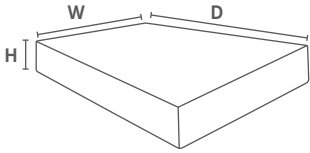

Stone Tops

Square

CODE	Unit					Finish	Pack			
	W	D	H	Core Thickness	Weight		Pack Qty	Dimensions (H x W x D)	Weight	
740.11280.511*	800	800	20	20	15.2		White	40	900x850x850	622
740.11280.512*	800	800	20	20	15.2		Black	40	1300x850x850	622
740.11280.514*	800	800	20	20	15.2		Cream	40	1300x850x850	622

Material: stone; aluminium honeycomb Made in China

Stone Tops

Rectangle