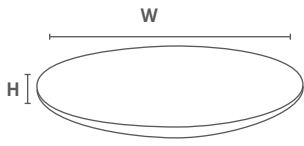

MDF Tops

Round

CODE	Unit					Finish	Pack		
	W	D	H	Core Thickness	Weight		Pack Qty	Dimensions (H x W x D)	Weight
740.20160.712	600	-	19	19	4.8	natural maple	1	40x630x630	5
740.20160.713	600	-	19	19	4.8	wenge	1	40x630x630	6
740.20170.712	700	-	19	19	5.6	natural maple	1	40x730x730	6
740.20170.713	700	-	19	19	5.6	wenge	1	40x730x730	6
740.20180.712	800	-	19	19	7.4	natural maple	1	40x830x830	8
740.20180.713	800	-	19	19	7.4	wenge	1	40x830x830	10