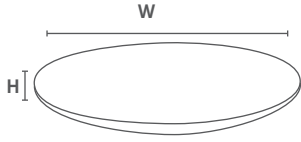

Werzalit Tops

Uni Art

CODE	Unit					Finish	Pack			
	W	D	H	Core Thickness	Weight		Pack Qty	Dimensions (H x W x D)	Weight	
740.70260.922	600	-	25	18	4.7	white	3	85x620x620	15	
740.70260.923	600	-	25	18	4.7	black	3	85x620x620	15	
740.70260.925	600	-	25	18	4.7	dark grey	3	85x620x620	15	
740.70270.922	700	-	25	18	5.6	white	3	85x720x720	17	
740.70270.923	700	-	25	18	5.6	black	3	85x720x720	17	
740.70270.925	700	-	25	18	5.6	dark grey	3	85x720x720	17	
740.70280.922	800	-	25	18	7.6	white	3	85x820x820	23	
740.70280.923	800	-	25	18	7.6	black	3	85x820x820	23	
740.70280.925	800	-	25	18	7.6	dark grey	3	85x820x820	23	
740.71360.922	600	600	35	20.5	6.3	white	2	80x620x620	13	
740.71360.923	600	600	35	20.5	6.3	black	2	80x620x620	13	
740.71360.925	600	600	35	20.5	6.3	dark grey	2	80x620x620	13	
740.71370.922	700	700	35	20.5	8.6	white	2	80x720x720	19	
740.71370.923	700	700	35	20.5	8.6	black	2	80x720x720	19	
740.71370.925	700	700	35	20.5	8.6	dark grey	2	80x720x720	19	
740.71380.922	800	800	35	20.5	11.0	white	2	80x820x820	23	
740.71380.923	800	800	35	20.5	11.0	black	2	80x820x820	23	
740.71380.925	800	800	35	20.5	11.0	dark grey	2	80x820x820	23	
740.72312.922	1200	800	35	20.5	14.5	white	2	80x1225x825	30	
740.72312.923	1200	800	35	20.5	14.5	black	2	80x1225x825	30	
740.72312.925	1200	800	35	20.5	14.5	dark grey	2	80x1225x825	30	

Material: patented mixture of timber and acrylics Made in Turkey