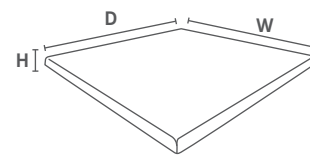

Material: stone; aluminium honeycomb Made in China

Stone Tops

Rectangle

CODE	Unit					Finish	Pack			
	W	D	H	Core Thickness	Weight		Pack Qty	Dimensions (H x W x D)	Weight	
740.12208.511*	600	800	20	20	11.4		White	40	900x850x650	470
740.12208.512*	600	800	20	20	11.4		Black	40	900x850x650	470
740.12208.514*	600	800	20	20	11.4		Cream	40	900x850x650	470

Material: stone; aluminium honeycomb Made in China

Tavilo Tops

Round

CODE	Unit					Finish	Pack			
	W	D	H	Core Thickness	Weight		Pack Qty	Dimensions (H x W x D)	Weight	
740.70669.901	690	-	12	12	6.9		white	2	30x700x700	15
740.70669.902*	690	-	12	12	6.9		black	2	30x700x700	15
740.70669.903	690	-	12	12	6.9		new wenge	2	30x700x700	15
740.70669.904	690	-	12	12	6.9		young beech	2	30x700x700	15
740.70669.925*	690	-	12	12	6.9		anthracite	2	30x700x700	15
740.70669.926	690	-	12	12	6.9		brush silver	2	30x700x700	15

Material: high pressure compact laminate Made in Turkey

Tavilo Tops

Square

CODE	Unit					Finish	Pack			
	W	D	H	Core Thickness	Weight		Pack Qty	Dimensions (H x W x D)	Weight	
740.71679.901	800	800	12	12	11.7		white	2	30x815x815	25
740.71679.902*	800	800	12	12	11.7		black	2	30x815x815	25
740.71679.903	800	800	12	12	11.7		new wenge	2	30x815x815	25
740.71679.904	800	800	12	12	11.7		young beech	2	30x815x815	25
740.71679.925*	800	800	12	12	11.7		anthracite	2	30x815x815	25
740.71679.926	800	800	12	12	11.7		brush silver	2	30x815x815	25

Material: high pressure compact laminate Made in Turkey

Tavilo Tops

Rectangle

CODE	Unit					Finish	Pack			
	W	D	H	Core Thickness	Weight		Pack Qty	Dimensions (H x W x D)	Weight	
740.72608.901	600	800	12	12	8.8		white	2	30x615x815	20
740.72608.902*	600	800	12	12	8.8		black	2	30x615x815	20
740.72608.903	600	800	12	12	8.8		new wenge	2	30x615x815	20
740.72608.904	600	800	12	12	8.8		young beech	2	30x615x815	20
740.72608.925*	600	800	12	12	8.8		anthracite	2	30x615x815	20
740.72608.926	600	800	12	12	8.8		brush silver	2	30x615x815	20