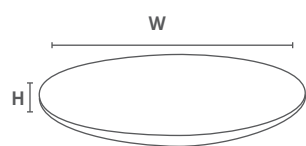

Werzalit Tops

Bistro Art

CODE	Unit					Finish	Pack			
	W	D	H	Core Thickness	Weight		Pack Qty	Dimensions (H x W x D)	Weight	
740.70260.960	600	-	25	18	4.7	marble with chrome rim	3	85x620x620	15	
740.70260.961	600	-	25	18	4.7	marble with brass rim	3	85x620x620	15	

Material: patented mixture of timber and acrylics; brass Made in Turkey

PRODUCT SPECIFICATIONS