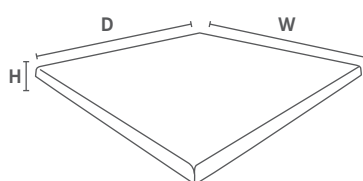

Werzalit Tops

Fantasy

CODE	Unit					Finish	Pack			
	W	D	H	Core Thickness	Weight		Pack Qty	Dimensions (H x W x D)	Weight	
740.70260.926	600	-	25	18	4.7	brush silver	3	85x620x620	15	
740.70260.927	600	-	25	18	4.7	marble	3	85x620x620	15	
740.70260.928	600	-	25	18	4.7	travertine	3	85x620x620	15	
740.70270.926	700	-	25	18	5.6	brush silver	3	85x720x720	17	
740.70270.927	700	-	25	18	5.6	marble	3	85x720x720	17	
740.70270.928	700	-	25	18	5.6	travertine	3	85x720x720	17	
740.70280.926	800	-	25	18	7.6	brush silver	3	85x820x820	23	
740.70280.927	800	-	25	18	7.6	marble	3	85x820x820	23	
740.70280.928	800	-	25	18	7.6	travertine	3	85x820x820	23	
740.71360.926	600	600	35	20.5	6.3	brush silver	2	80x620x620	13	
740.71360.927	600	600	35	20.5	6.3	marble	2	80x620x620	13	
740.71360.928	600	600	35	20.5	6.3	travertine	2	80x620x620	13	
740.71370.926	700	700	35	20.5	8.6	brush silver	2	80x720x720	19	
740.71370.927	700	700	35	20.5	8.6	marble	2	80x720x720	19	
740.71370.928	700	700	35	20.5	8.6	travertine	2	80x720x720	19	
740.71380.926	800	800	35	20.5	11.0	brush silver	2	80x820x820	23	
740.71380.927	800	800	35	20.5	11.0	marble	2	80x820x820	23	
740.71380.928	800	800	35	20.5	11.0	travertine	2	80x820x820	23	
740.72312.926	1200	800	35	20.5	14.5	brush silver	2	80x1225x825	30	
740.72312.927	1200	800	35	20.5	14.5	marble	2	80x1225x825	30	
740.72312.928	1200	800	35	20.5	14.5	travertine	2	80x1225x825	30	

Material: patented mixture of timber and acrylics Made in Turkey

TOPS OUTDOOR